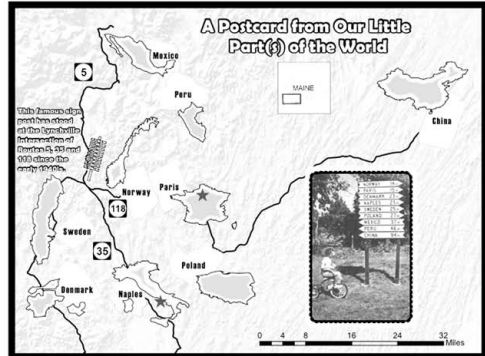

# BIZARRE MAP CHALLENGE

A Nationwide Map Design Competition

“Bizarre” refers to maps that are strikingly out of the ordinary

Voting is **open to anyone**.  
Public voting will decide which student will win the first place prize!

1st place =  
**\$5,000 CASH!!**

Cast your vote online now at:

<http://bizarremap.sdsu.edu>

through 12 PM Pacific Time  
Monday, April 26, 2010

Hosted by San Diego State University and the National GeoTech Center (<http://www.geotechcenter.org/>)