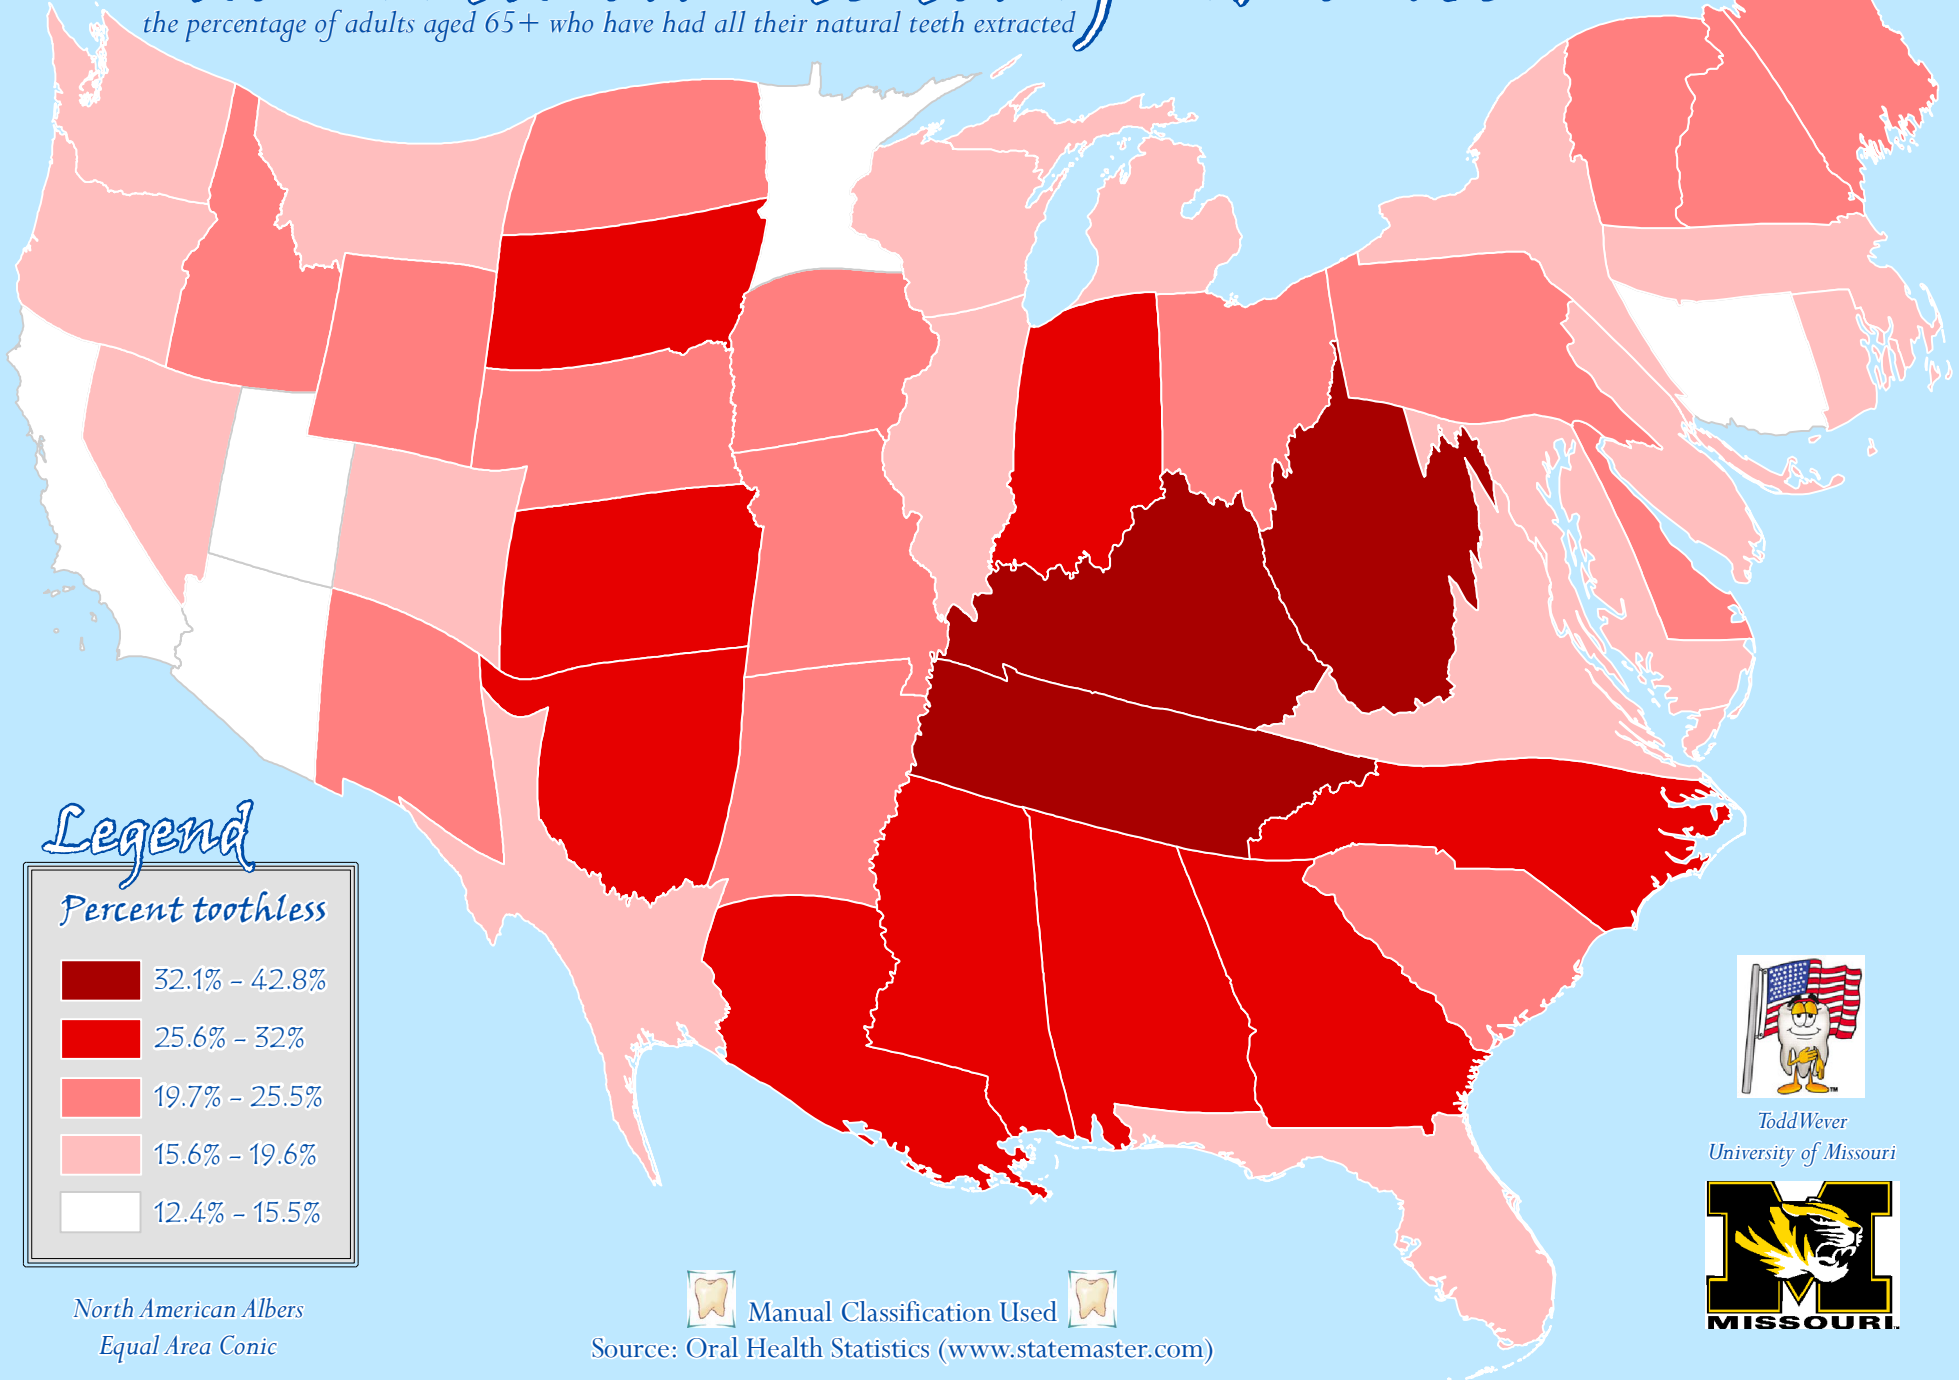

# The Toothless States of America

*the percentage of adults aged 65+ who have had all their natural teeth extracted*

## Legend

Percent toothless

-  32.1% - 42.8%
-  25.6% - 32%
-  19.7% - 25.5%
-  15.6% - 19.6%
-  12.4% - 15.5%

North American Albers  
Equal Area Conic

Manual Classification Used

Source: Oral Health Statistics ([www.statemaster.com](http://www.statemaster.com))