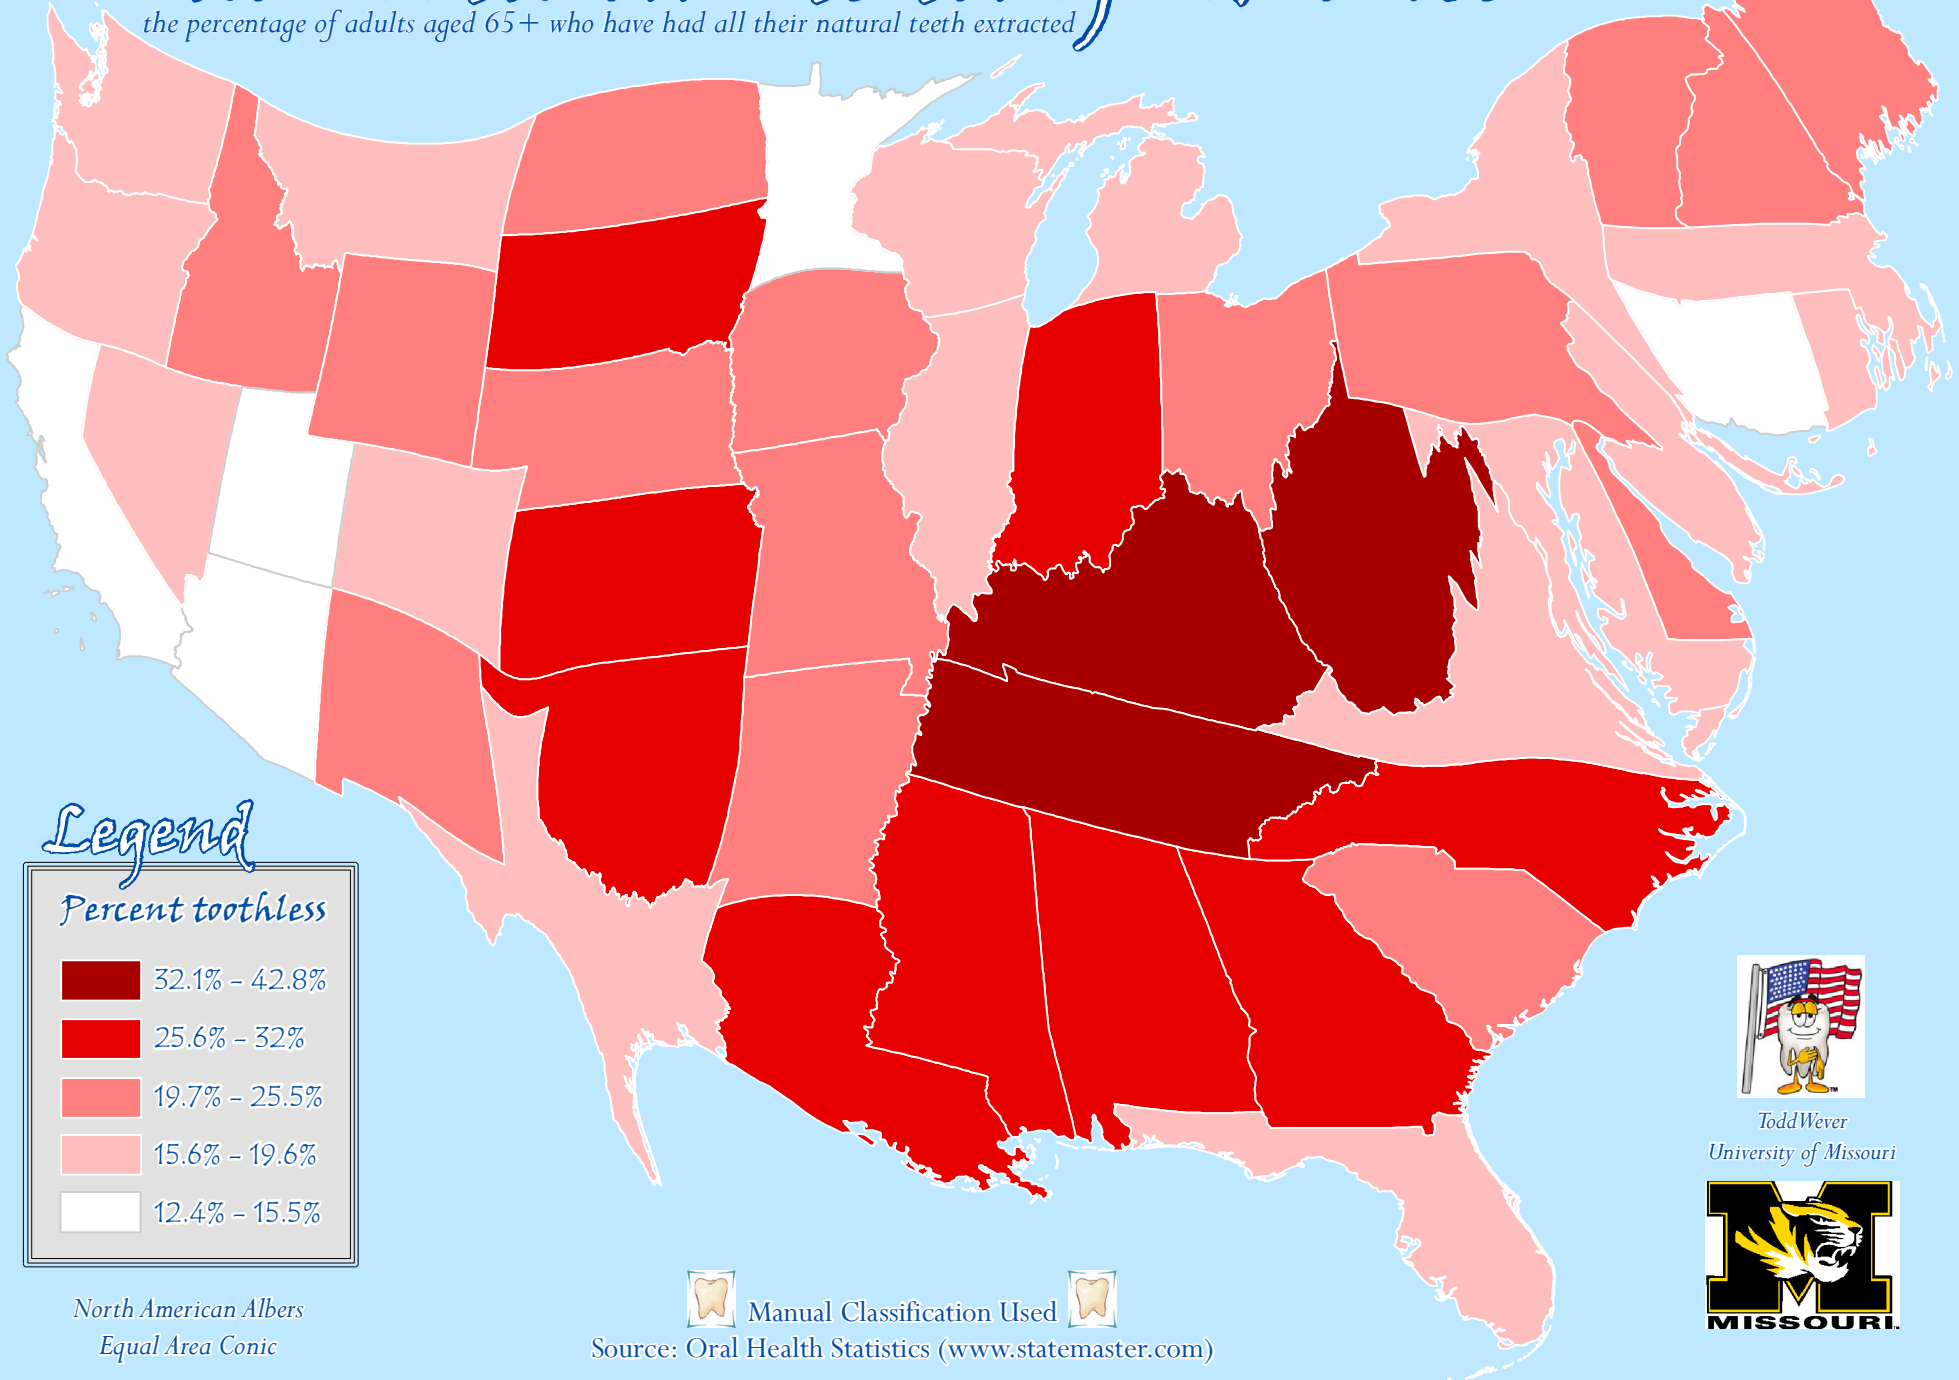

The Toothless States of America

the percentage of adults aged 65+ who have had all their natural teeth extracted

Legend

Percent toothless

-  32.1% - 42.8%
-  25.6% - 32%
-  19.7% - 25.5%
-  15.6% - 19.6%
-  12.4% - 15.5%

North American Albers
Equal Area Conic

Manual Classification Used

Source: Oral Health Statistics (www.statemaster.com)

Todd Wever
University of Missouri